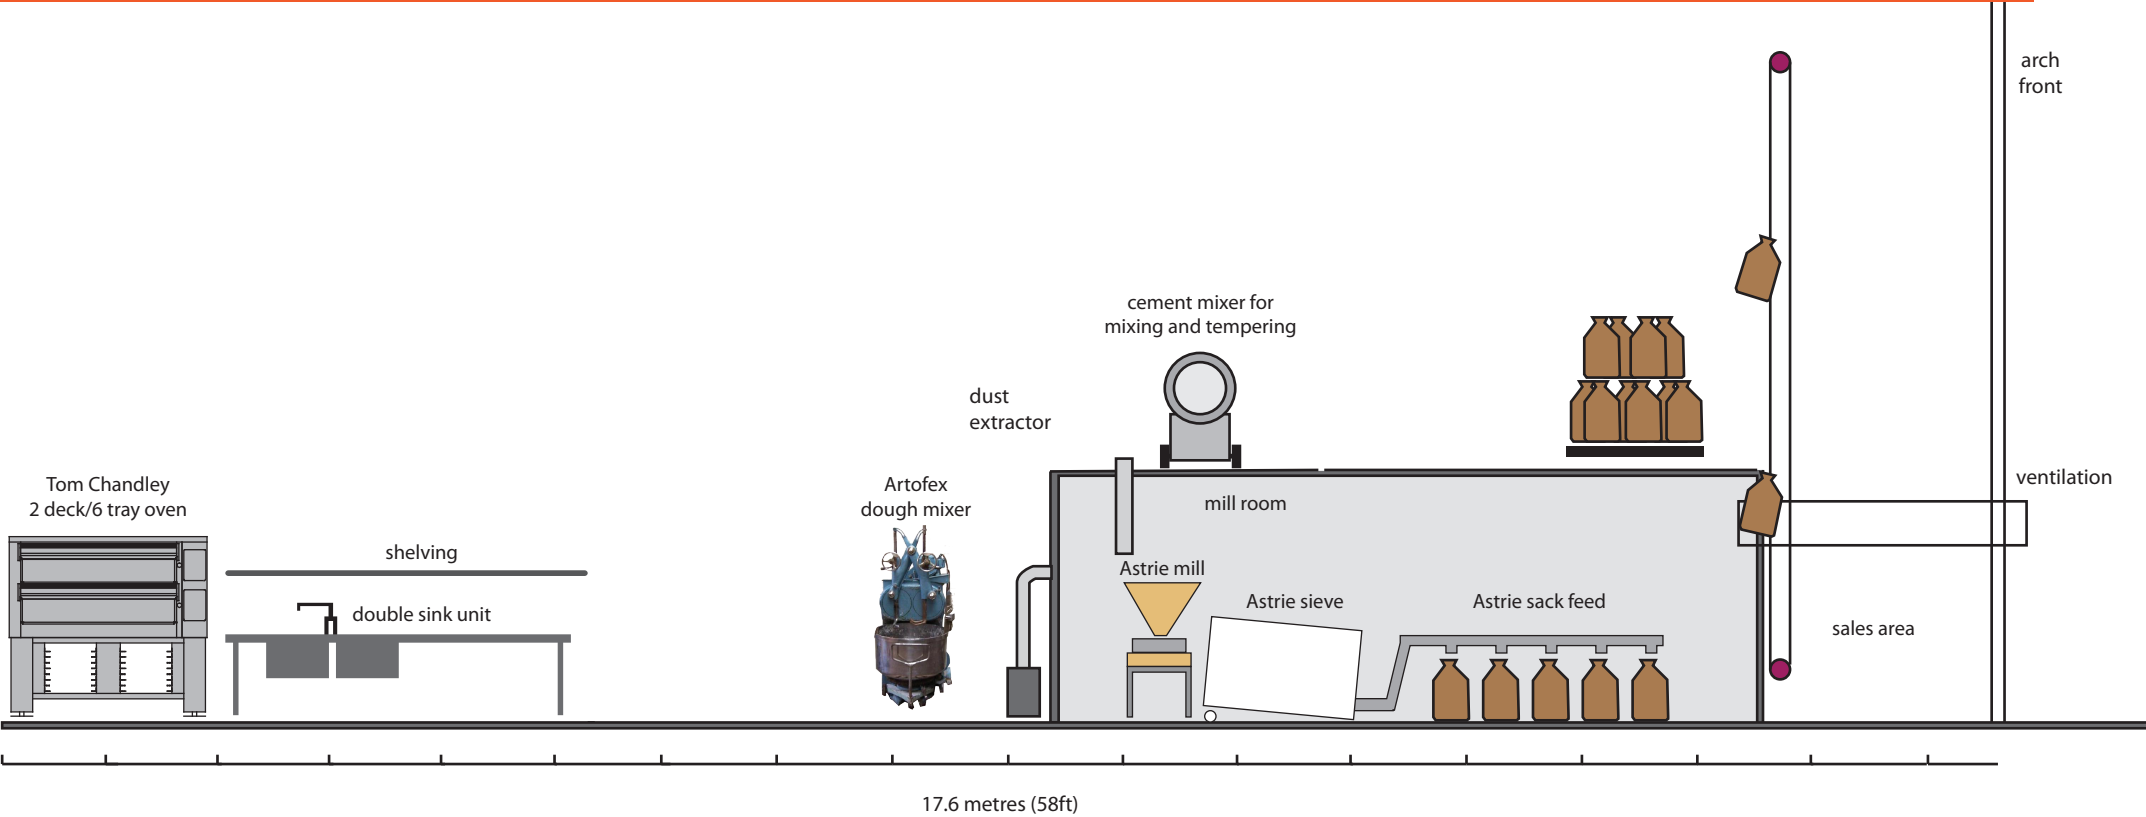

ARCH CEILING

BBA at Bermondsey Spa, Floor Plan - Phase 1

ground floor

17.6 metres (58ft)

5.33 metres (17.5ft)

ARCH CEILING

BBA at Bermondsey Spa, Floor Plan - Phase 2

ground floor

17.6 metres (58ft)