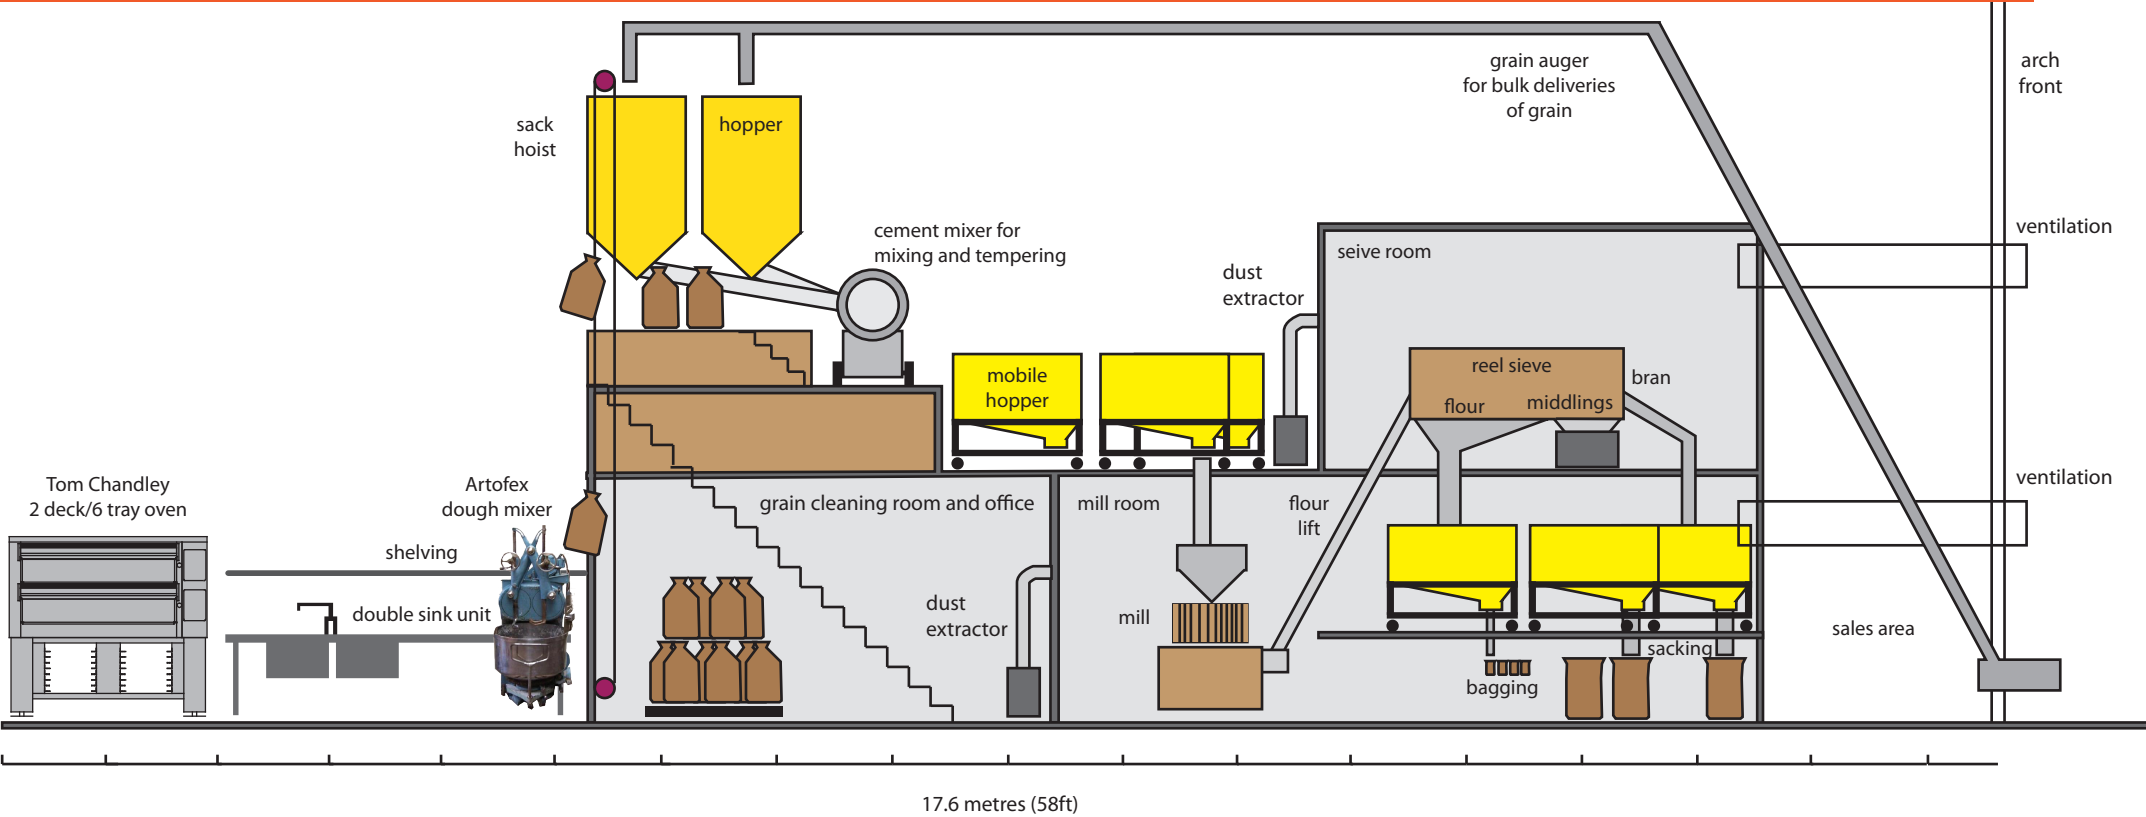

ARCH CEILING

BBA at Bermondsey Spa, Floor Plan - Phase 1

ground floor

17.6 metres (58ft)

5.33 metres (17.5ft)

ARCH CEILING

BBA at Bermondsey Spa, Floor Plan - Phase 2

ground floor

17.6 metres (58ft)